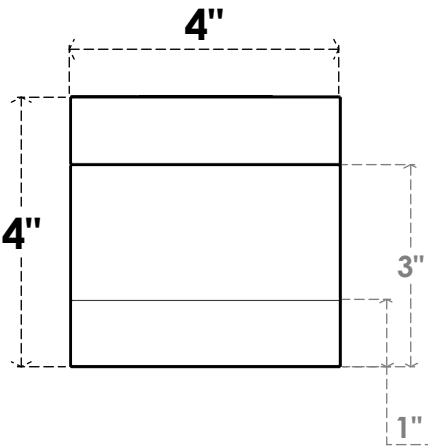

ITEM NUMBER: RFTURO040X04000X36000X004CLE00RCPR

4"W X 4"H X 36"L TIMBERTHANE ROUGH CEDAR CLEMMONS FAUX WOOD OPEN RAFTER TAIL, 4"L END, PRIMED TAN

SIDE PROFILE

FRONT PROFILE

ISOMETRIC

GENERATED DATE : 03/02/2023