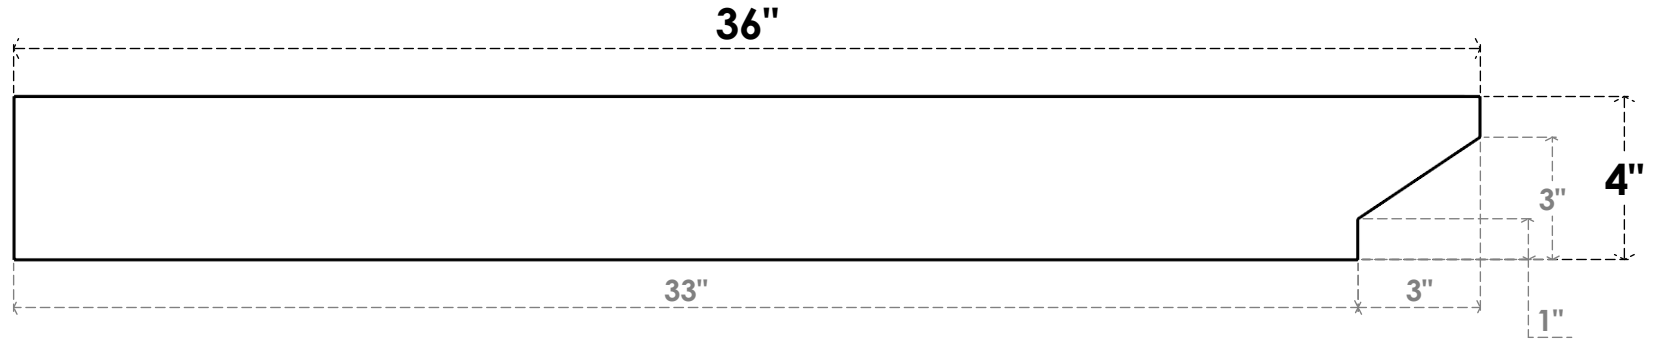

ITEM NUMBER: RFTURO040X04000X36000X004CLE00RCPR

4"W X 4"H X 36"L TIMBERTHANE ROUGH CEDAR CLEMMONS FAUX WOOD OPEN RAFTER TAIL, 4"L END, PRIMED TAN

SIDE PROFILE

FRONT PROFILE

ISOMETRIC

GENERATED DATE : 03/02/2023